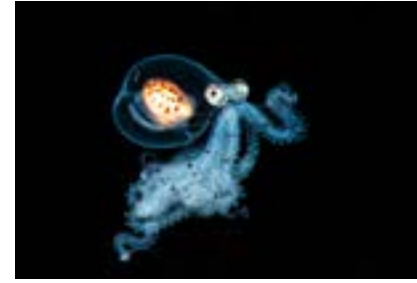

Sofi Aida Sugiharto
BABY WONDERPUS AT BLACKWATER
GPA Jakarta